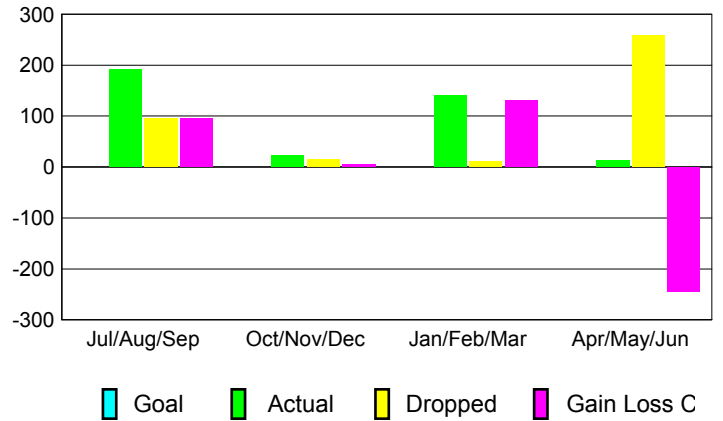

GMT: **PEI-JEN CHEN**

Location: **REP OF CHINA**

GMT CA: **5**

CLUBS

Month	New Club Goal	Actual New Clubs	Actual Dropped Clubs	Gain/Loss of Clubs
2012-2013				
Jul/Aug/Sep		1	0	1
Oct/Nov/Dec		0	0	0
Jan/Feb/Mar		0	0	0
Apr/May/June		0	0	0
Totals		1	0	1

Club Results 2012-2013

Goal, New, Dropped, Gain/Loss

YTD Status Quo Clubs 2012-2013

Status Quo Clubs Compared to Status Quo Members

Club Gain/Loss 2012-2013

MEMBERSHIP

Month	Net Memb Goal	Actual New Memb	Actual Dropped Memb	Gain/Loss of Memb
2012-2013				
Jul/Aug/Sep		191	95	96
Oct/Nov/Dec		22	16	6
Jan/Feb/Mar		140	10	130
Apr/May/June		13	258	-245
Totals		366	379	-13

Membership Results 2012-2013

Goal, New, Dropped, Gain/Loss

Gender Comparison 2012-2013

Membership Gain/Loss 2012-2013