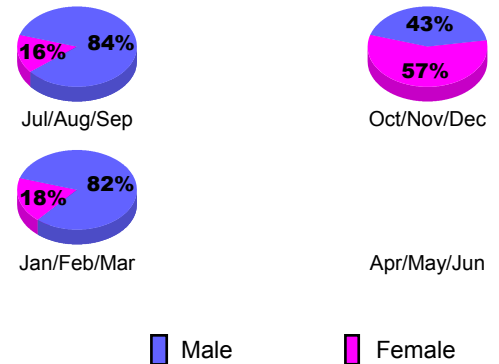

Club Results 2012-2013

Goal, New, Dropped, Gain/Loss

YTD Status Quo Clubs 2012-2013

Status Quo Clubs Compared to Status Quo Members

Club Gain/Loss 2012-2013

MEMBERSHIP

Month	Net Memb Goal	Actual New Memb	Actual Dropped Memb	Gain/Loss of Memb
2012-2013				
Jul/Aug/Sep		191	95	96
Oct/Nov/Dec		22	16	6
Jan/Feb/Mar		140	10	130
Apr/May/June		13	258	-245
Totals		366	379	-13

Membership Results 2012-2013

Goal, New, Dropped, Gain/Loss

Gender Comparison 2012-2013

Membership Gain/Loss 2012-2013